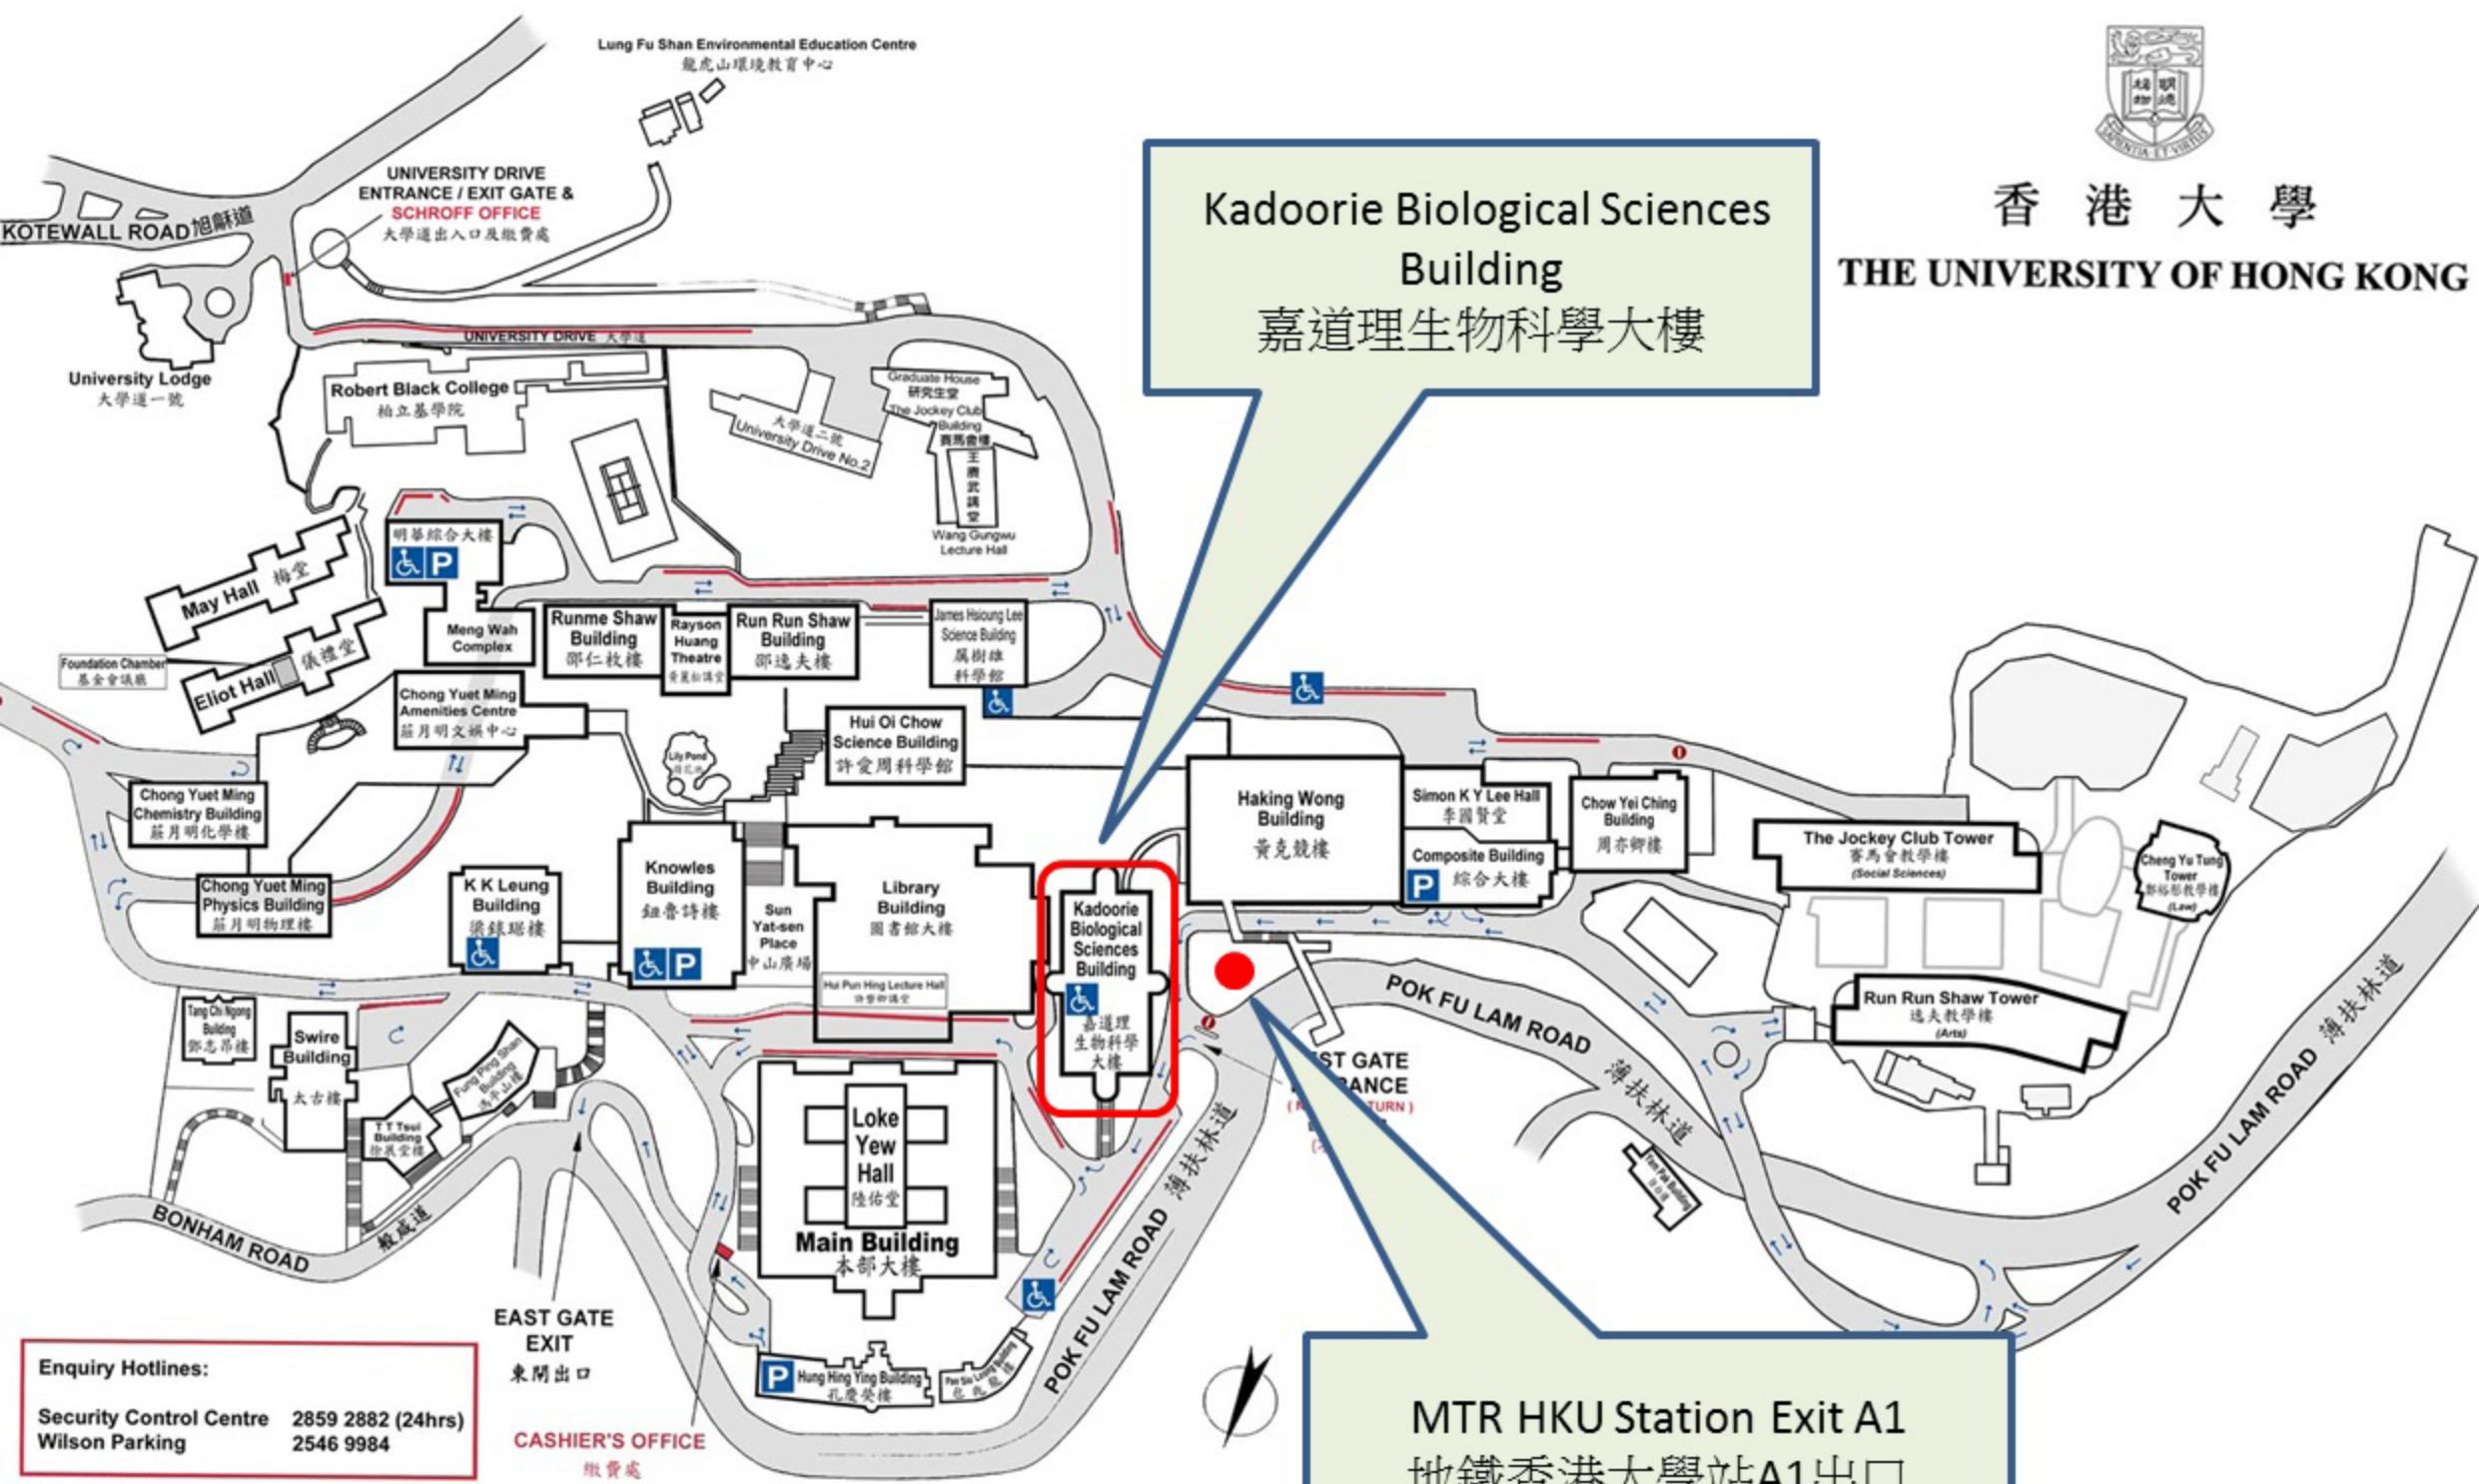

香港大學
THE UNIVERSITY OF HONG KONG

Kadoorie Biological Sciences Building
嘉道理生物科學大樓

MTR HKU Station Exit A1
地鐵香港大學站A1出口

Enquiry Hotlines:
Security Control Centre 2859 2882 (24hrs)
Wilson Parking 2546 9984